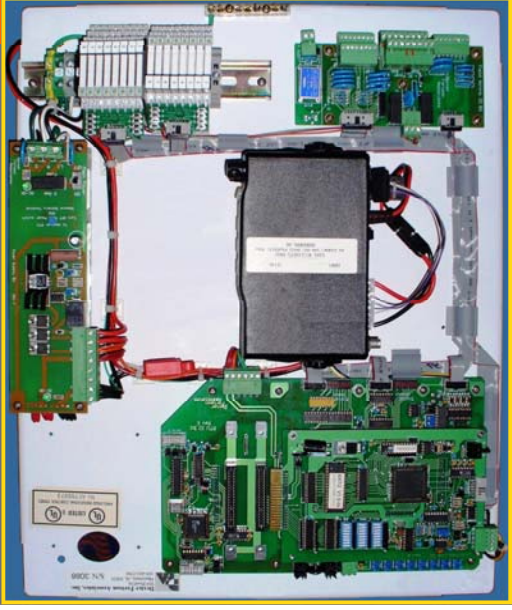

SCADA, Telemetry Monitor & Control Systems

(800) 239-4890

SCADA, Telemetry Monitor & Control Systems

Utility Grade, Programmable, Configurable Units
Data Transmission by Radio, Hardwire, Phone,
Cellular, Fiber Optic, or Internet

*Original Equipment Manufacturer (OEM)
UL508A Certified Panel Shop #E204430
Motor / Pump Control Panels
Custom Manufacturing*

System Control Computer (SCC)

1 Area Control Remote Terminal Unit (A-RTU)

Stand alone/cluster controller for up to 8 remote sites that accepts & executes commands from a System Control Computer or can be a System Controller .